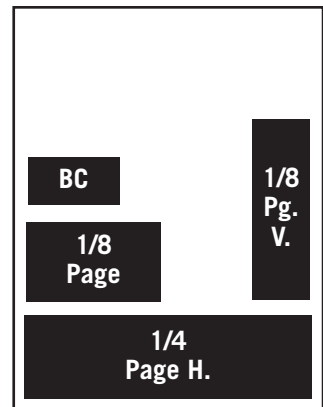

PRINT RATE SHEET 2010

7265 Balsam Lane North, Maple Grove, MN 55369

Phone: 763.315.5396

Email: bruce@motorbyte.com • Web: www.motorbyte.com

Price Per Issue:

	One-Time	Multi-Time	
Full Page	\$850	\$675	14" h x 10 $\frac{1}{4}$ " w
1/2 Page	\$450	\$355	6 $\frac{1}{2}$ " h x 10 $\frac{1}{4}$ " w
1/2 Page V.	\$450	\$355	13 $\frac{1}{2}$ " h x 5" w
1/3 Page	\$310	\$245	4 $\frac{3}{8}$ " h x 10 $\frac{1}{4}$ " w
1/4 Page	\$240	\$190	6 $\frac{1}{2}$ " h x 5" w
1/4 Page H.	\$240	\$190	3 $\frac{1}{4}$ " h x 10 $\frac{1}{4}$ " w
1/6 Page	\$165	\$130	4 $\frac{3}{8}$ " h x 5" w
1/8 Page	\$125	\$100	3 $\frac{1}{4}$ " h x 5" w
1/8 Page V.	\$125	\$100	6 $\frac{1}{2}$ " h x 2 $\frac{3}{8}$ " w
Business Card	\$ 65	\$ 50	2" h x 3 $\frac{1}{4}$ " w

Four color ad rates are 20% over the above B/W rates.

We are now offering banner ads on our website, call or email for details.

- Color Ads are available for 20% over the quoted rate. Space and placement for color ads is limited.
- Multi Time rate is available for consecutive issues only.
- All ads and art must be camera-ready. Ad design, layout and production services are available at \$50.00 per hour.